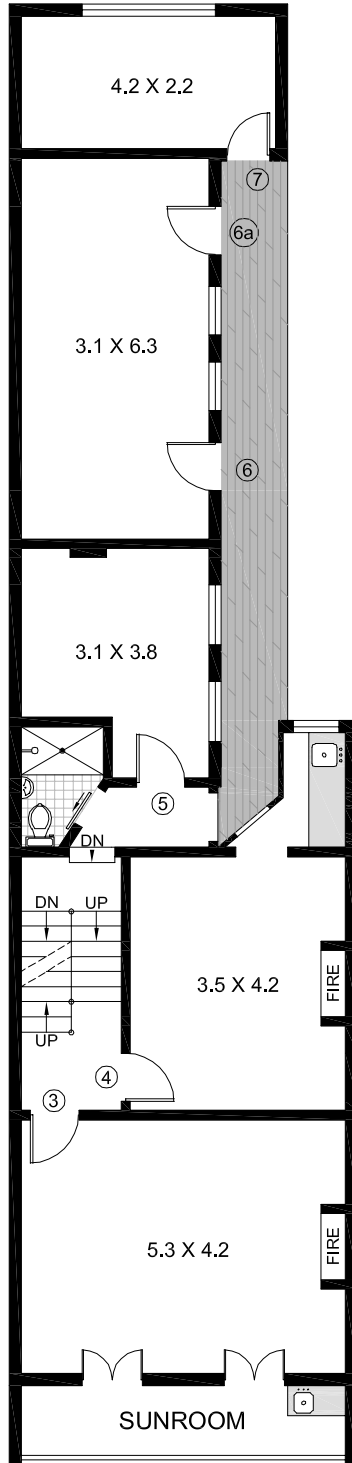

Hayden Place

LEVEL 1

LEVEL 2

LEVEL 3

This plan is for illustrative purposes only and dimensions are approximate. It does not constitute part of any legal document or commercial contract for the sale or lease of this property.

METRO FLOORPLANS
0418 223 433

142 BURTON STREET
DARLINGHURST