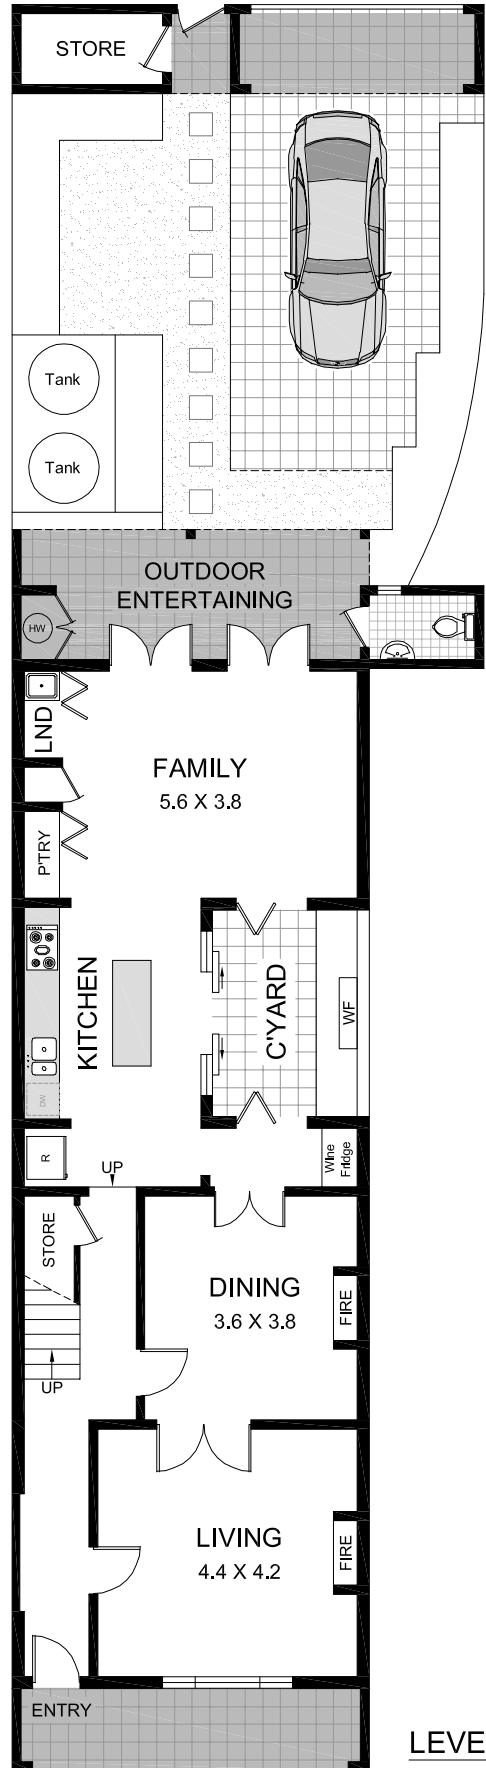

LEVEL 3

LEVEL 2

This plan is for illustrative purposes only and dimensions are approximate. It does not constitute part of any legal document or commercial contract for the sale or lease of this property.

METRO FLOORPLANS
0418 223 433

136 BURTON STREET
DARLINGHURST