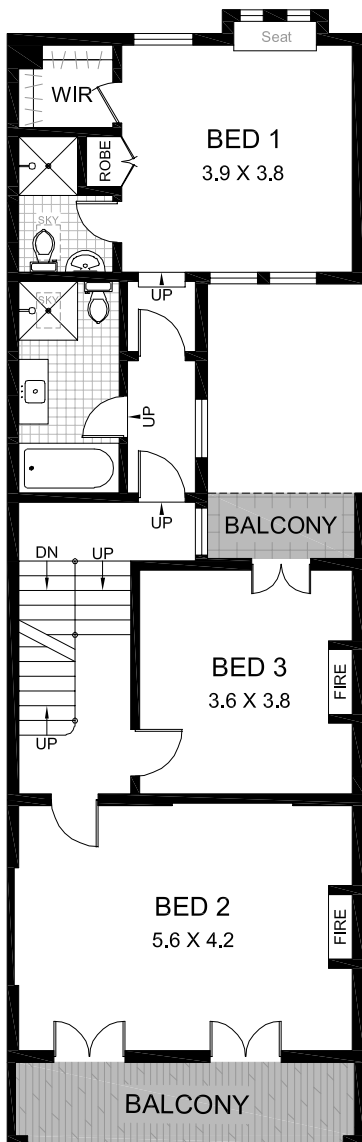

LEVEL 3

LEVEL 2

This plan is for illustrative purposes only and dimensions are approximate. It does not constitute part of any legal document or commercial contract for the sale or lease of this property.

METRO FLOORPLANS
0418 223 433

136 BURTON STREET
DARLINGHURST